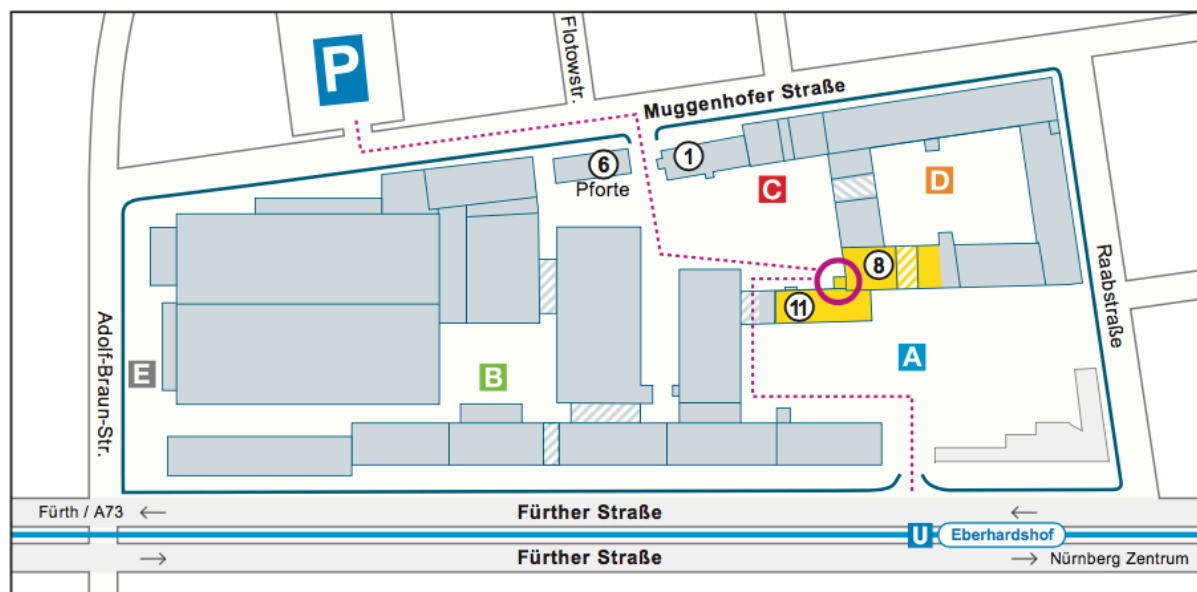

## Directions

The seminar room 11.2.24 is located "Auf AEG", Fürther Str. 246c, Building 11, Entrance 5, 2. floor: At the entrance you can see a big sign for "etz 2.0".

If you have found entrance 5, you can either take the elevator (button 4) to Nuremberg Campus of Technology or take the stairs. As the stairs are between two buildings, the seminar room seems to be located on the 4th floor (two floors in between). Please ring the bell at NCT – Nuremberg Campus of Technology. If you arrive between 9am and 5 pm, use the white opening button (Türöffner) on the left side of the door.